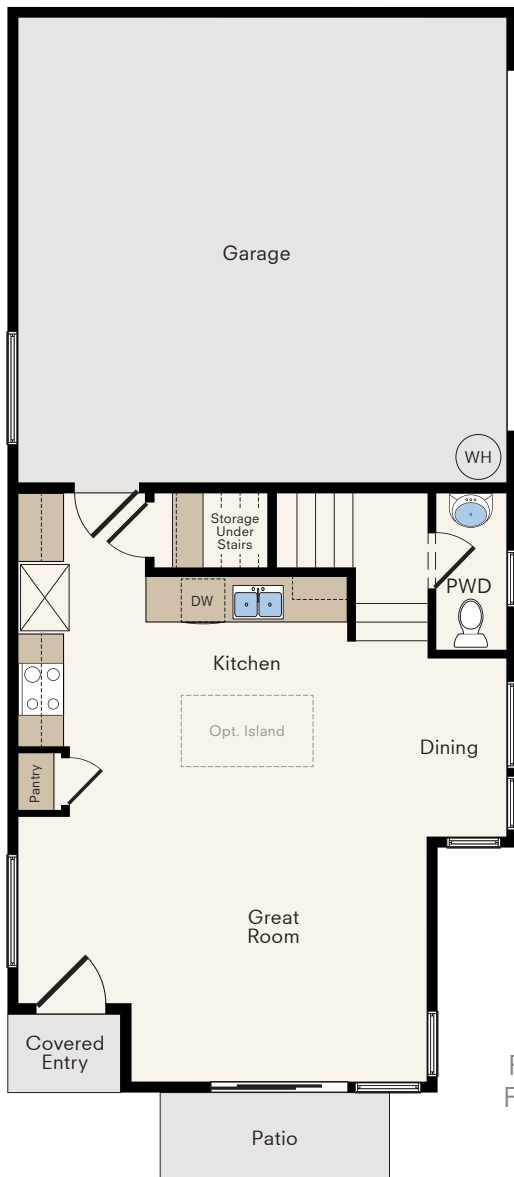

THE COLUMBIA

Two-Story Home
3 Bedrooms, 2.5 Baths
Approx. 1,409 sq. ft.

First Floor