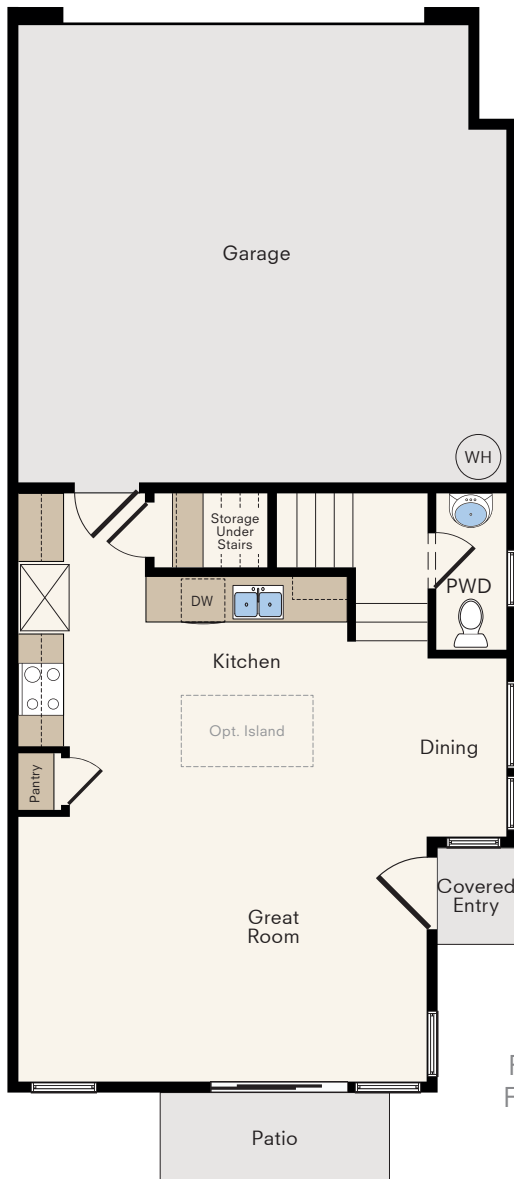

First Floor