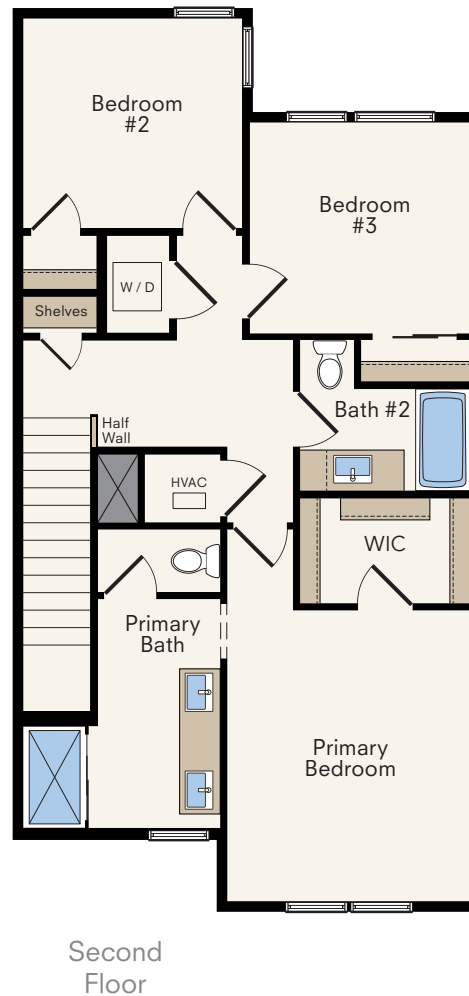

Second Floor

NextGenerationCapital.US