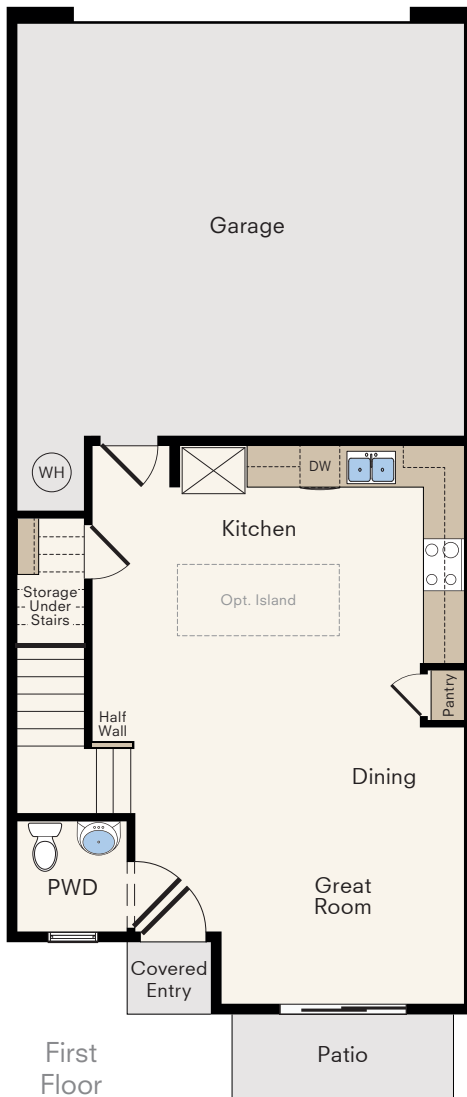

First Floor