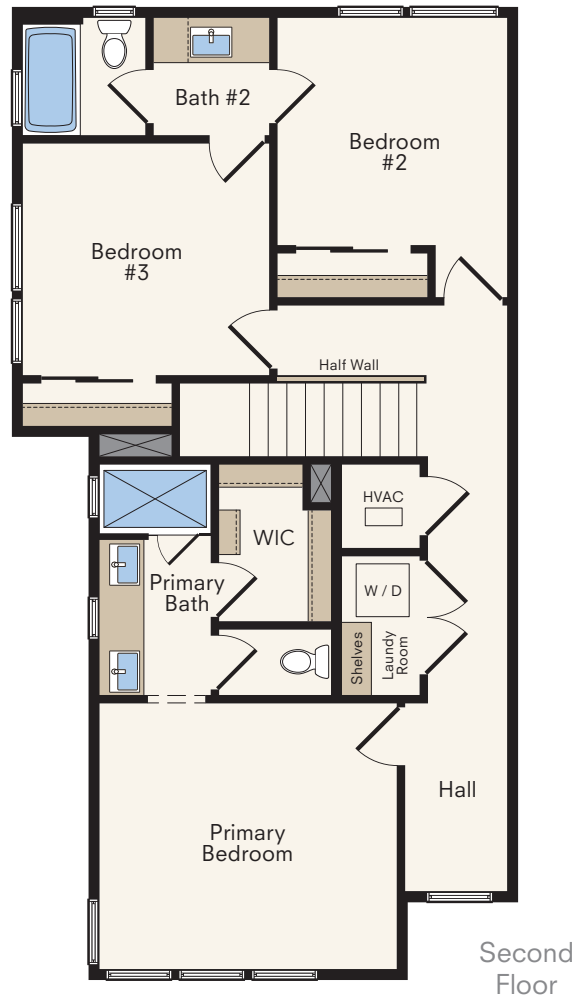

THE BENTLEY

Two-Story Home
3 Bedrooms, 2.5 Baths
Approx. 1,409 sq. ft.

NGC
Next Generation Capital
NextGenerationCapital.US